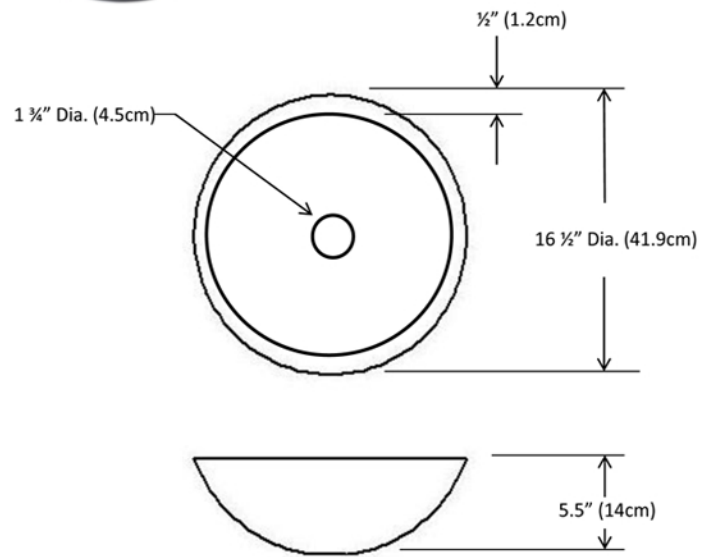

MODONO SINK DIMENSIONS

SQUARE

W 16-9/16" (42CM) X D 16-9/16" (42CM)
 H 5-1/2" (14CM)
 DEPTH 5" (12.7CM)

ROUND

W 16-1/2" (41.9CM) X D 16-1/2" (41.9CM)
 H 5-1/2" (14CM)
 DEPTH 5" (12.7CM)

OVAL

W 22-1/16" (56CM) X D 14-9/16" (37CM)
 H 5-1/2" (14CM)
 DEPTH 5" (12.7CM)

RECTANGLE

W 18-7/8" (48CM) X D 14-9/16" (37CM)
 H 5" (12.7CM)
 DEPTH 4.5" (11.4CM)