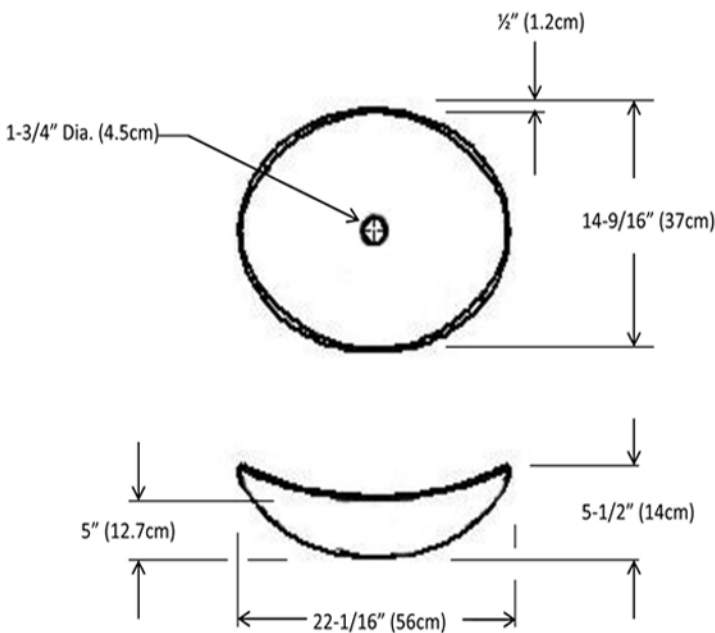

MODONO SINK DIMENSIONS

SQUARE

W 16-9/16" (42CM) X D 16-9/16" (42CM)
 H 5-1/2" (14CM)
 DEPTH 5" (12.7CM)

ROUND

W 16-1/2" (41.9CM) X D 16-1/2" (41.9CM)
 H 5-1/2" (14CM)
 DEPTH 5" (12.7CM)

OVAL

W 22-1/16" (56CM) X D 14-9/16" (37CM)
 H 5-1/2" (14CM)
 DEPTH 5" (12.7CM)

RECTANGLE

W 18-7/8" (48CM) X D 14-9/16" (37CM)
 H 5" (12.7CM)
 DEPTH 4.5" (11.4CM)