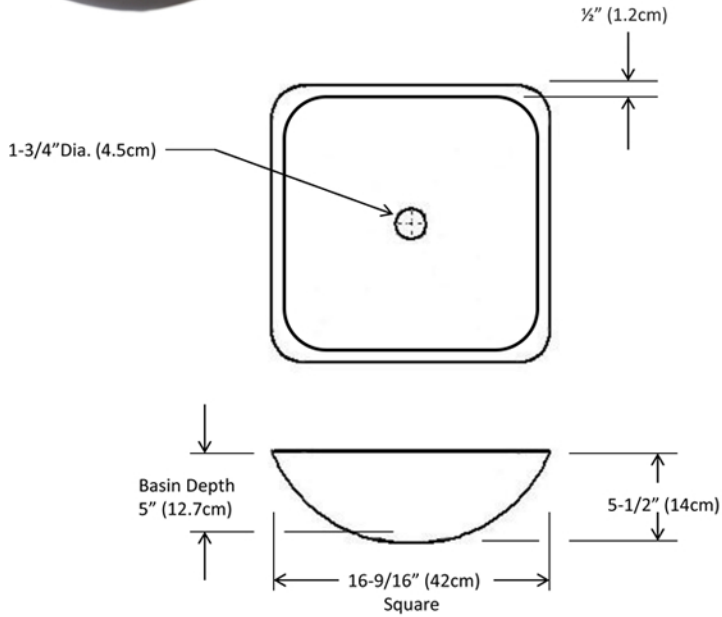

MODONO SINK DIMENSIONS

SQUARE

W 16-9/16" (42CM) X D 16-9/16" (42CM)
 H 5-1/2" (14CM)
 DEPTH 5" (12.7CM)

ROUND

W 16-1/2" (41.9CM) X D 16-1/2" (41.9CM)
 H 5-1/2" (14CM)
 DEPTH 5" (12.7CM)

OVAL

W 22-1/16" (56CM) X D 14-9/16" (37CM)
 H 5-1/2" (14CM)
 DEPTH 5" (12.7CM)

RECTANGLE

W 18-7/8" (48CM) X D 14-9/16" (37CM)
 H 5" (12.7CM)
 DEPTH 4.5" (11.4CM)