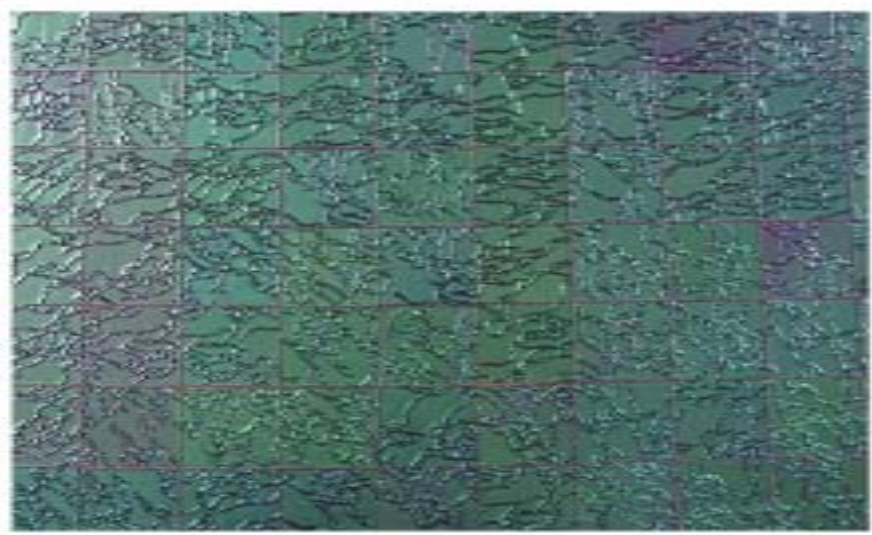

The convergence of color,
texture, pattern and light

*Interacting with real
samples lets you:*

- * See how light and angle affect the color
- * Understand color variability across a wall of tile
- * Better visualize the tiles integrated with your design